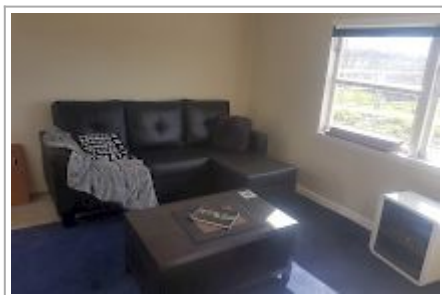

The Old Cow Shed Fairview Farm

Come stay on a working dairy farm with the Tararua Ranges pretty much at your doorstep. Converted old walk thru cow shed into one bedroom farmstay. Fully equipped kitchen, toilet and bathroom with shower.

Contact Information:

Phone: 0276836225

Address: 845 State Highway One
Te Horo Otaki

Hosts: Andrew and Stacey Faith

Location: Between Otaki and
Waikanae on State Highway One

Directions: 600 metres off State
Highway One Te Horo Otaki
Wellington. Only a 7 minute drive to
Waikanae train station. 45 mins to
ferry terminal, 50 mins Wellington
city.

GPS: -40.8047157, 175.1184574