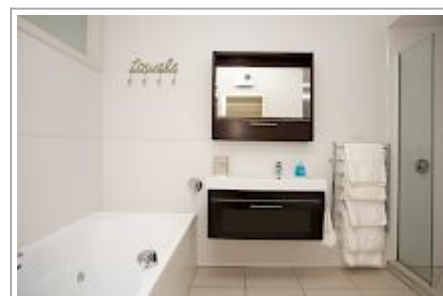

Hillcrest Bed and Breakfast

Boutique luxury accommodation set in 12.5 acres surrounded by tranquil farmlands for total relaxation. Enjoy the panoramic views and stunning sunsets in your very own natural haven only 20 minutes from Wellington City.

Contact Information:

Phone: 0064 4 4786273

Mobile: 0064 274 421044

Address: 39 Takarau Gorge Road
Ohariu Valley Wellington

Hosts: David & Jane Johnson

Location: 20 minutes from
Wellington north on state highway 1

Directions: North from Wellington
turn off at Johnsonville on State
Highway 1, through Johnsonville to
roundabout turn left to Ohariu
Valley.

GPS: -41.2113815, 174.7710573