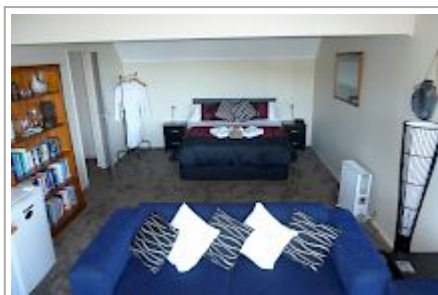

Breakaway At York Bay

Private, spacious, quality accommodation with amazing views, sunsets and bird-songs. It includes two bedrooms, separate bathroom and kitchenette, so it's also perfect for two couples travelling together. Friendly hosts offering an unforgettable breakaway.

Contact Information:

Phone: +64 4 568 3622

Mobile: +64 275482323

Address: 3 Latham Rd York Bay
Lower Hutt

Hosts: Cathy & Ross Gilmour

Location: Drive times: Wellington
25 mins, Petone 10 mins,
Eastbourne 7 mins

Directions: Turn into York Bay
from Marine Drive (which is the
road to Eastbourne). Go left at the T
intersection and right at the next
one. A very sharp bend marks the
start of Latham Rd and number 3 is
100 metres up the road with a
wooden seat at top of drive

GPS: -41.2630574,
174.91306269999995