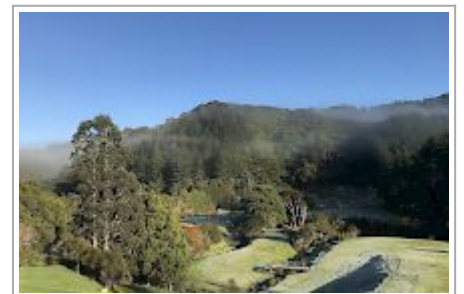

Angie's Rural Retreat

Lovely clean 2 bedroom cottage in a rural setting, 25km from Wellington CBD.
Next to family house. Not suitable for parties.
Close enough to the city to explore, far away to enjoy waking up to the sounds of birds. Enjoy the peaceful setting in the valley with creek, sheep, chickens, donkeys. plenty

Contact Information:

Phone: 04 564 9577

Mobile: 0210576782

Address: 317 Moores Valley Road,
Wainuiomata

Hosts: Angie Lorenz

Location: Rural Wainuiomata,
Lower Hutt, -25km from Wellington
CBD

Directions: 3.17km from where the
road starts at the roundabout in
Wainuiomata homedale village area.
Our property is on the left side of
the road.

GPS: -41.2601124, 174.9827555