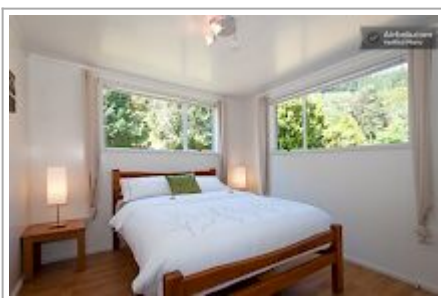

Angie's Rural Retreat

Lovely clean 2 bedroom cottage in a rural setting, 25km from Wellington CBD.
Next to family house. Not suitable for parties.
Close enough to the city to explore, far away to enjoy waking up to the sounds of birds. Enjoy the peaceful setting in the valley with creek, sheep, chickens, donkeys. plenty

Contact Information:

Phone: 04 564 9577

Mobile: 0210576782

Address: 317 Moores Valley Road,
Wainuiomata

Hosts: Angie Lorenz

Location: Rural Wainuiomata,
Lower Hutt, -25km from Wellington
CBD

Directions: 3.17km from where the
road starts at the roundabout in
Wainuiomata homedale village area.
Our property is on the left side of
the road.

GPS: -41.2601124, 174.9827555