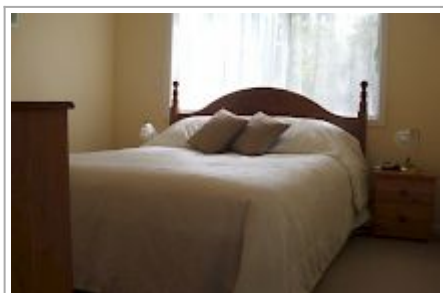

Greenfields Country Accommodation

Put your feet up and relax in our spacious and comfortable country accommodation, enjoy a glass of wine with your BBQ on the private deck or take a refreshing dip in the outdoor salt-water swimming pool.

Contact Information:

Phone: 07 871 9955

Mobile: 021 040 1578

Address: 181 Te Pahu Road, RD5,
HAMILTON

Hosts: Christine and Andy Knibbs

Location: 25 mins south-west of
Hamilton, 20 mins west of Te
Awamutu

Directions: Greenfields is situated
at 181 Te Pahu Road, Te Pahu in
the heart of the Waikato - only 25
minutes drive from Hamilton.

GPS: -37.9414328, 175.1790860