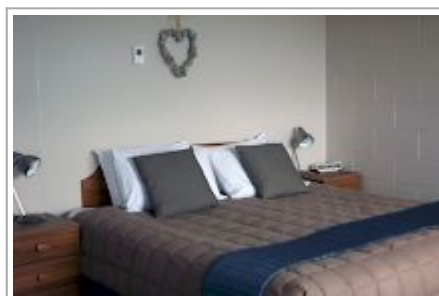

Harbour View Motel, Coromandel

Harbour View Motel is located on the beautiful Coromandel Harbour and is surrounded by fantastic beaches and native trees and bushes. There are easy walking tracks adjacent to the motel which are highly popular among our guests.

Contact Information:

Phone: 07 866 8690

Address: 25 Harbour View Road,
Coromandel

Contact: Jocelyn James

Location: Just 4min drive from
Coromandel Town centre

Directions: When you enter
Coromandel Town from Whitianga
or Thames, turn left at the T
intersection and follow the road
around the harbour for 2.4km. The
motel is on the hill on the right.

GPS: -36.7547435,
175.48473669999998