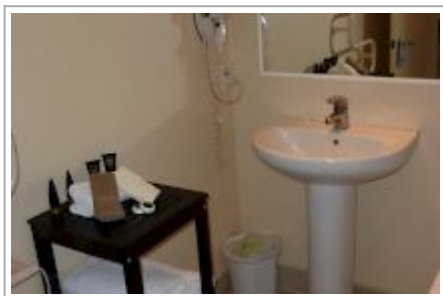

New Castle Motor Lodge

New Castle Motor Lodge offers 16 modern, comfortable units with fully equipped kitchens and spa baths. 8 One-bedroom and 8 Studio units. All amenities are provided. All units have new LCD TV's and Sky. Free broadband internet is available via a LAN cable and Free WIFI is available in reception.

Contact Information:

Phone: 07 3463001

Freephone: 0508 227 853

Address: 18 Ward Avenue, Rotorua

Contact: Sue and Quentin Botha

Location: 18 Ward Avenue - opposite the Murray Linton Rose Gardens

Directions: Ward Avenue is off of Fenton Street (away from traffic noise), behind the Copthorne Hotel.

GPS: -38.1549872, 176.2557477