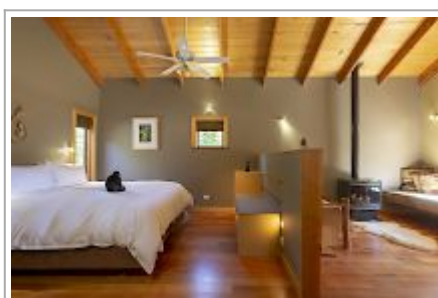

The Resurgence luxury eco-lodge

The Resurgence is Nelson's wilderness lodge and the closest 5-star Lodge to the Abel Tasman. Gourmet Dinner B&B with 4-course farm-to-table dining (or a 3-course platter if you want the occasional casual evening alone). Pool, spa, sauna and gym. Ideal for active couples who enjoy good food & nature.

Contact Information:

Phone: 03 528 4664
Address: 574 Riwaka Valley Road,
Nelson - Tasman Region

Contact: Clare de Carteret-Bisson

Location: 15 minutes from Abel Tasman, 45 minutes from Nelson.

Directions: From Motueka, continue on SH60 through Riwaka. At the foot of Takaka Hill, turn left on Riwaka Valley Road, and continue 5km, keeping right at the junction.

GPS: -41.0364092,
172.90881869999998