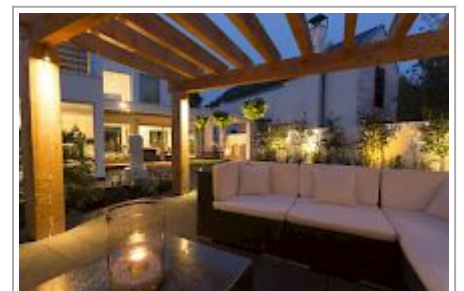

The Establishment Boutique Luxury Accommodation

The Establishment is a purpose designed luxury accommodation oasis, nestled in the centrally located suburb of Fendalton Christchurch.

Contact Information:

Phone: 03 348 1444

Freephone: 0800 378 225

Mobile: 029 224 7711

Address: 50 Clyde Road,
Christchurch

Contact: Jennifer Webley

Location: Situated in the central location of Fendalton/Ilam and Ricc

Directions: Situated opposite the University of Canterbury. 7 minutes drive from the airport; city center, CBS arena. 5 minutes drive to Merivale shopping & 2 minutes to Westfield Riccarton shopping complex.

GPS: -43.5270061, 172.5875493