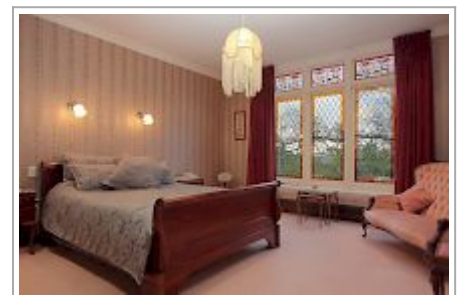

Eliza's Manor Boutique Hotel

Eliza's Manor Boutique Hotel offers quality, comfortable central Christchurch bed and breakfast accommodation. Providing the leisure and business traveller with easy access to all that Christchurch has to offer. All benefits of a hotel, with the personal service of a boutique bed and breakfast.

Contact Information:

Phone: 033668584

Freephone: 0800 366859

Address: 82 Bealey Avenue

Contact: Casey Edwards

Location: 1,5km from Cathedral Square in centre of Christchurch City

Directions: Driving from the airport follow the main road, Memorial Drive, towards the city . Turn left at the traffic lights at Hagley Park following the park to Bealey Avenue and at Durham Street make a U-turn and enter us at #82.

GPS: -43.5210509,
172.63273879999997