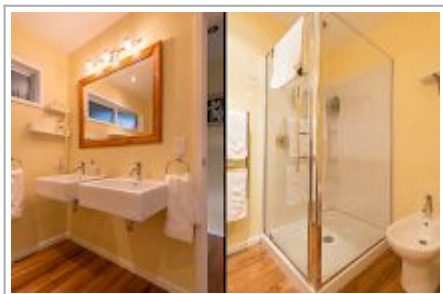

Bellrock Lodge

Each room has a stunning view over the village of Russell and the bay. Short stroll to the village and wharf. Spacious luxury en suite rooms with air conditioning fully equipped kitchenette, private patio, private entrance. Off street parking and free WiFi. Self catering.

Contact Information:

Phone: 09 403 7422

Mobile: 021613795

Address: 22 Chapel Street, Russell
, Bay of Islands

Contact: Catherine

Location: 400 Metres from the
Russell Waterfront.

Directions: From Opuia, take the
car ferry across and carry on
towards Russell. From Yorkstreet
turn right into Chapel Street.
Bellrock Lodge is at the top on the
left side.

GPS: -35.26143, 174.1255387