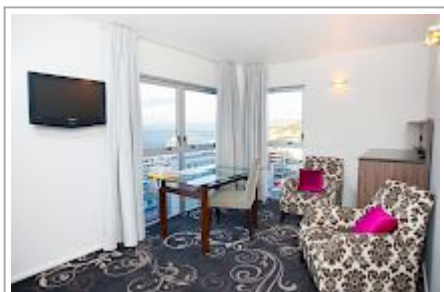

Mercure Wellington Central City Hotel

The four-star Mercure Wellington Central City Hotel & Apartments offers its guests pure comfort in the centre of Wellington's vibrant city.

Contact Information:

Phone: 043854166

Location: 130 Victoria Street, Te Aro, Wellington 6011

Directions: Located in the heart of Wellington, Mercure Wellington Central City Hotel and Apartments offer spacious self-contained accommodation. The terrace and Lambton Quay are both within easy walking distance.

GPS: -41.2907835, 174.7753012