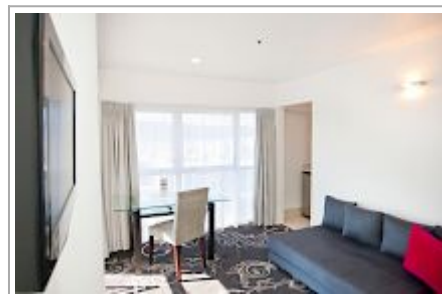

Mercure Wellington Central City Hotel

The four-star Mercure Wellington Central City Hotel & Apartments offers its guests pure comfort in the centre of Wellington's vibrant city.

Contact Information:

Phone: 043854166

Location: 130 Victoria Street, Te Aro, Wellington 6011

Directions: Located in the heart of Wellington, Mercure Wellington Central City Hotel and Apartments offer spacious self-contained accommodation. The terrace and Lambton Quay are both within easy walking distance.

GPS: -41.2907835, 174.7753012