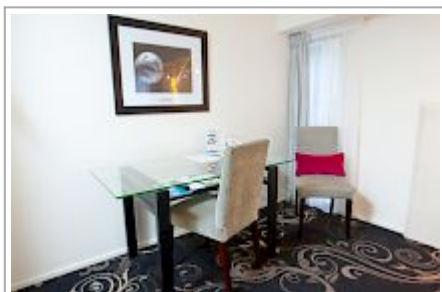

Mercure Wellington Central City Hotel

The four-star Mercure Wellington Central City Hotel & Apartments offers its guests pure comfort in the centre of Wellington's vibrant city.

Contact Information:

Phone: 043854166

Location: 130 Victoria Street, Te Aro, Wellington 6011

Directions: Located in the heart of Wellington, Mercure Wellington Central City Hotel and Apartments offer spacious self-contained accommodation. The terrace and Lambton Quay are both within easy walking distance.

GPS: -41.2907835, 174.7753012