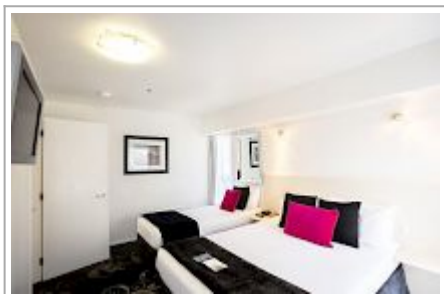

Mercure Wellington Central City Hotel

The four-star Mercure Wellington Central City Hotel & Apartments offers its guests pure comfort in the centre of Wellington's vibrant city.

Contact Information:

Phone: 043854166

Location: 130 Victoria Street, Te Aro, Wellington 6011

Directions: Located in the heart of Wellington, Mercure Wellington Central City Hotel and Apartments offer spacious self-contained accommodation. The terrace and Lambton Quay are both within easy walking distance.

GPS: -41.2907835, 174.7753012