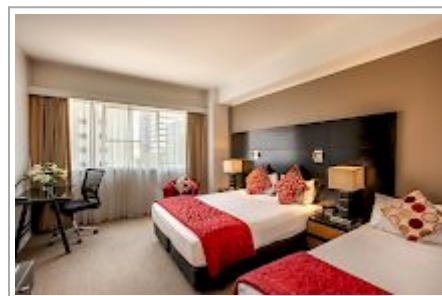

Mercure Wellington Abel Tasman Hotel

Mercure Wellington Abel Tasman Hotel is ideally located between The Terrace, Lambton Quay and Courtenay Place, in the centre of Wellington's business and entertainment district. Guests enjoy free WiFi in the rooms and public areas.

Contact Information:

Phone: 04-385 1304

Address: 169 Willis Street, Te Aro, Wellington

Location: 169 Willis Street, Te Aro, Wellington 6011

Directions: Minutes walk to all major attractions such as The Terrace, Courtenay Place, the Michael Fowler Centre, the TSB Arena, Lambton Quay, Te Papa Museum, Wellington's Waterfront and Civic Centre.

GPS: -41.2907971, 174.7740985