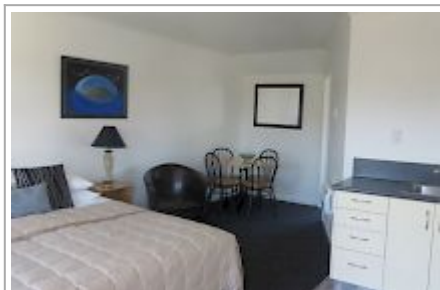

Colonial Motel

Colonial Motel in Blenheim is a 4-star Qualmark rated accommodation which ensures you have a comfortable and enjoyable stay. All the 10 units are fully furnished with kitchen facilities, Sky TV and electric blankets. Ideal accommodation to base yourself and explore Marlborough region.

Contact Information:

Phone: 03 578 9284

Address: 66 Main Street, Blenheim

Contact: Peter & Shona

Location: A short walk to CBD, stadium and convention centre

Directions: The motel is located on SH1

GPS: -41.513419,
173.96663669999998