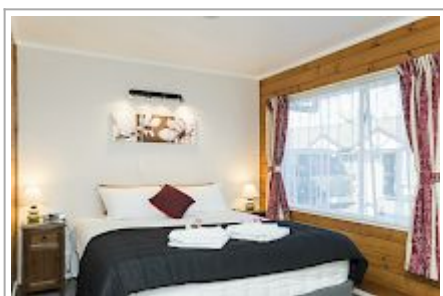

Tudor Park Motel

Tudor Park Motel offers spacious, comfortable accommodation away from the main road. Opposite the Gisborne hospital and conveniently close to neighboring shops and facilities. With free, fast WiFi, free parking, an outdoor swimming pool and kitchens in all rooms.

Contact Information:

Phone: 68679830
Freephone: 0800 882001
Address: 386 Ormond Road, Lytton West, Gisborne

Contact: Art heern

Location: 386 Ormond Road, Lytton West, Gisborne

Directions: Tudor Park Motel is opposite the Gisborne Hospital on 386 Ormond Road which can be reached from State Highway 2 from the north and by following signs to the hospital from all other roads into Gisborne.

GPS: -38.6385955, 178.00189420000004