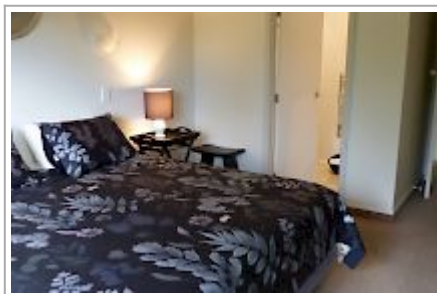

Ashcroft Gardens Homestay

Enjoy warm hospitality in a tropical garden setting semi rural but only 10 minutes from Napier or Hastings towns. We offer gourmet breakfasts featuring local fresh fruits and produce . Our rooms open out to their own garden views and the pool room , separate from the house, is very private.

Contact Information:

Phone: 068449446

Mobile: 0274415740

Address: 51 Jervois Road Taradale

Hosts: Sally and Gavin

Location: 51 Jervois Road
Jervois town, Napier

Directions: From the expressway St H 50 into Meeanee Road East then first left into Jervois Road. From Napier City come along Marine Parade to Awatoto Road turn right to Meeanee Road then into Jervois Road

GPS: -39.5338844, 176.8658994