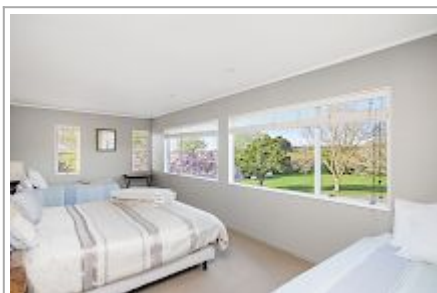

Maxwells Golf Retreat Ltd

Maxwells Golf Retreat is set on 20 acres with a 9 hole golf course and Clubhouse only a stroll from the Accommodation. Only 30 minutes to the airport or Auckland City and local shopping 10 minutes away. The peaceful surroundings are good for the soul. This is true NZ with very welcoming owners.

Contact Information:

Phone: 09 236 0911

Mobile: 021 850 924

Address: 205B Ingram Road
Bombay

Hosts: Kaye Maxwell

Location: 205B Ingram Road
Bombay

Directions: From the Southern Motorway take the Ramarama Exit and from the Northern Motorway take the Bombay exit. Get onto Great South Road. Ingram Road is off Great South Road. Go to the end of the road and you will find Maxwell's at 205B Ingram Rd Bombay.

GPS: -37.1731701,
174.95682940000006