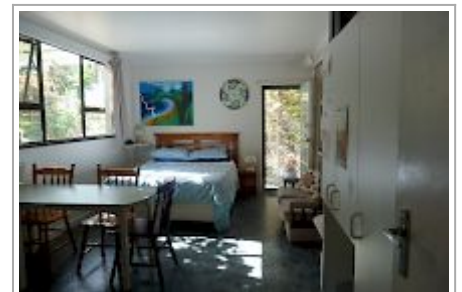

Top Storey Garden Studio

Start your Northland adventure with us as base. Quiet and peaceful family friendly accommodation in Whangarei Heads Area. 14ks east of Whangarei on the harbour. Top Storey has an open plan Garden Unit sleeps 4. Self contained with own access and self catering facilities. Restaurants close by.

Contact Information:

Phone: 09 436 2220

Mobile: 021 463330

Address: 73 Scott Road,
Tamaterau, Parua Bay, Whangarei

Contact: Jane Kippenberger

Location: 2.5hrs from Auckland
15mins east of Whangarei on
harbourside

Directions: From Whangarei follow signs to Whangarei Heads. At Onerahi just past New World Supermarket turn left into Whangarei Heads Rd on Roundabout. Go 9ks Turn right at top of first hill into Scott Rd. Top Storey house is down hill No 73 on left hand side.

GPS: -35.7827048,
174.41926349999994