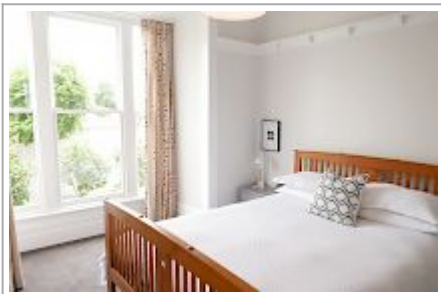

Warwick Villas

Historic central city Villa, lovingly restored with contemporary amenities. New kitchen and bathroom, heat pumps. Can also combine the two Villa listings for larger Families/Groups to stay
Max 9 People
Private sunny garden and courtyard
Quiet street
Short stroll to a great supermarket & restaurants

Contact Information:

Phone: +64226078072

Mobile: 0226078072

Address: 20 & 22 Warwick St,
Christchurch

Contact: Tanya

Location: 20 & 22 Warwick St
Christchurch Central

GPS: -43.5210082,
172.65770670000006