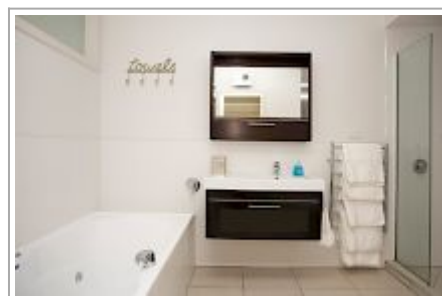

Hillcrest Bed and Breakfast

Boutique luxury accommodation set in 12.5 acres surrounded by tranquil farmlands for total relaxation. Enjoy the panoramic views and stunning sunsets in your very own natural haven only 20 minutes from Wellington City.

Contact Information:

Phone: 0064 4 4786273

Mobile: 0064 274 421044

Address: 39 Takarau Gorge Road
Ohariu Valley Wellington

Hosts: David & Jane Johnson

Location: 20 minutes from
Wellington north on state highway 1

Directions: North from Wellington
turn off at Johnsonville on State
Highway 1, through Johnsonville to
roundabout turn left to Ohariu
Valley.

GPS: -41.2113815, 174.7710573