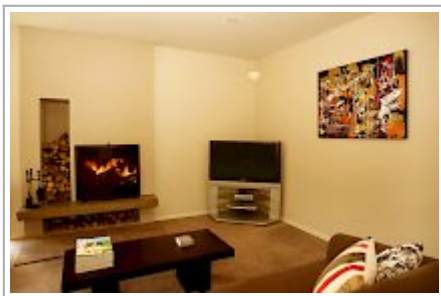

Hillcrest Bed and Breakfast

Boutique luxury accommodation set in 12.5 acres surrounded by tranquil farmlands for total relaxation. Enjoy the panoramic views and stunning sunsets in your very own natural haven only 20 minutes from Wellington City.

Contact Information:

Phone: 0064 4 4786273

Mobile: 0064 274 421044

Address: 39 Takarau Gorge Road
Ohariu Valley Wellington

Hosts: David & Jane Johnson

Location: 20 minutes from
Wellington north on state highway 1

Directions: North from Wellington
turn off at Johnsonville on State
Highway 1, through Johnsonville to
roundabout turn left to Ohariu
Valley.

GPS: -41.2113815, 174.7710573