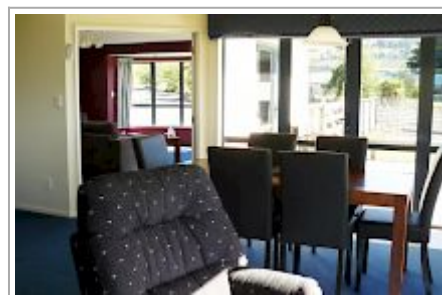

Establo Alpacas and Farm Stay

We offer a modern 4-bedroom home on a 5-acre lifestyle block that has stunning views over Dunedin. Our farmstay offers a "home away from home" in a unique setting, with alpacas grazing in the paddocks, yet we are only a few minutes from town.

Contact Information:

Phone: 03 476 7118

Mobile: 021 452 111

Address: 42 Dalziel Road, Penno Block, Dunedin

Contact: Angela and Dean Ruske

Location: 6km From Dunedin`s City Centre (Octagon)

Directions: The most direct route is up Stuart St/Taieri Rd/3 Mile Hill Rd. Turn into Dalziel Rd from 3 Mile Hill and look for the Penno Block subdivision.

GPS: -45.8571432, 170.4536915