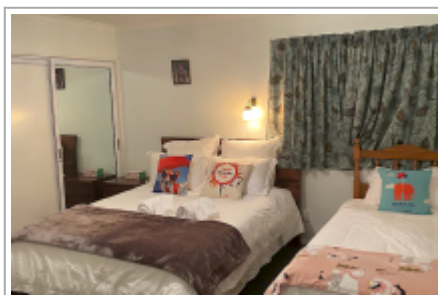

Mike's stunning landscape farm stay at Rangiora

This farm place with stunning views and tranquil environments is sitting on 5.5 hectares. It not only offers you a peaceful place to stay, but also to relax and be entertained

Contact Information:

Phone: 03 9749180

Mobile: 0273593015

Address: 22 Rangiora Leithfield Road

Hosts: Mike He

Location: 30 minutes to Airport, 10 minutes ro Rangiora

Directions: We are the first property when you turn your car from Mashman road to Rangiora Leithfield Road. please keep the gate at closed all the time.

GPS: -43.2508926, 172.6165713