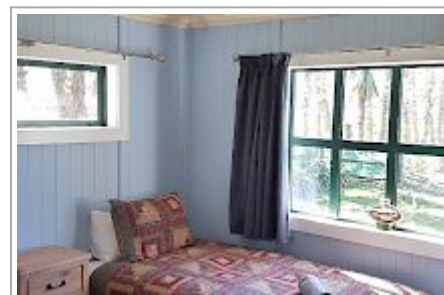

The Jolly Poacher Retreat

The Jolly Poacher Retreat is a spacious brand new facility comprising of 2 purpose built studio cottages, each accommodating up to 4 adults. Themed using the latest quality furnishings, bedding and antiques, set among 5 acres of mature trees and private tranquil beautiful gardens.

Contact Information:

Phone: 035705948

Freephone: 021489168

Mobile: 0273903537

Address: 28 Bothams Bend Road,
Spring Creek.

Hosts: Helen Patchett & Dave Weir

Location:

Click <https://goo.gl/maps/inBKck> here to open the location in your Google Maps app.

Directions: The Jolly Poacher Retreat is located at 28 Bothams Bend Road, Spring Creek, just 24kms south of Picton. 15km from Blenheim Airport and only 5 mins/7km north of Blenheim.

GPS: -41.4487686,
173.97804010000004