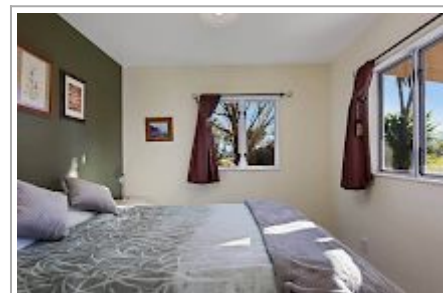

Brookhaven Cottage

Our cottage set on a large 4 acre block. The cottage is separte to the main home. With beautiful gardens you can relax and enjoy the tranquillity. A creek runs thru the property and is home to various wildlife. The Wine Bike trail passes the front of the property and bikes are free of charge.

Contact Information:

Phone: 0211828665

Address: 154 Bedford Road,
Renwick

Hosts: Sally & Jamie Arbuckle.

Location: Renwick, Blenheim

GPS: -41.50173179999999,
173.7956696

Brookhaven Cottage Map