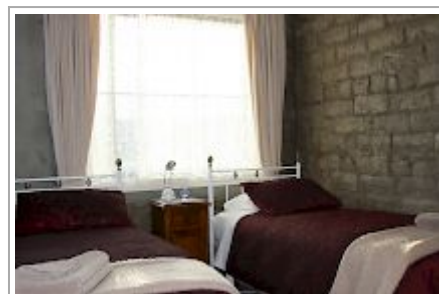

Lauder Store B & B Accommodation

Lauder Store B & B Accommodation welcomes you to our charming and luxurious self-contained two bedroom apartment. Our country retreat, situated in Lauder, Central Otago is located next to the Otago Central Rail Trail and very close to the magnificent Poolburn Gorge area. Bike hire available.

Contact Information:

Mobile: 0210672488

Address: Lauder Store, 3316
Lauder - Omakau Road

Hosts: Pam & Bruce Walker

Location: Lauder Store is: 10km from Omakau 37km from Alexandra /Clyde & 58km to Ranfurly

Directions: Lauder Store is 10km from Omakau on State Highway 85. Lauder Store is directly opposite the Lauder Hotel and 100m from the Rail Trail. Lauder Store is 37km from Alexandra and Clyde. Lauder Store flies a red B & B flag at the gate.

GPS: -45.0537894, 169.6736722