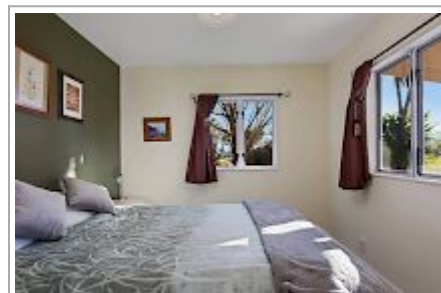

Brookhaven Cottage

Our cottage set on a large 4 acre block. The cottage is separte to the main home. With beautiful gardens you can relax and enjoy the tranquillity. A creek runs thru the property and is home to various wildlife. The Wine Bike trail passes the front of the property and bikes are free of charge.

Contact Information:

Phone: 0211828665

Address: 154 Bedford Road,
Renwick

Hosts: Sally & Jamie Arbuckle.

Location: Renwick, Blenheim

GPS: -41.50173179999999,
173.7956696

Brookhaven Cottage Map