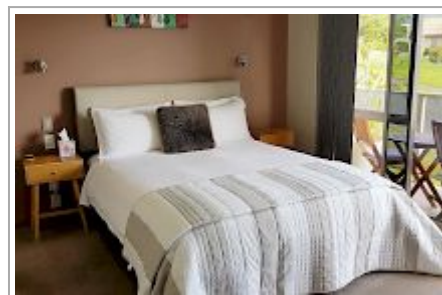

Rotorua Views Bed & Breakfast + Apartment

We offer stylishly-appointed accommodation and wide views, a short drive to the centre of Rotorua and all the major sights. Whether you want the B&B experience upstairs or to do your own thing downstairs in the self-catering 2-bedroom Apartment, we have quality accommodation for you.

Contact Information:

Phone: 07 350 1297
Mobile: 021 2122 108 or 027 448 1021
Address: 2 Linden Place, Matipo Heights, Rotorua.

Hosts: Annie Thode & Dale Quelch

Location: We are in south-west Rotorua, 5 km from the centre.

Directions: We are just off Pukehangi Road, a key arterial road in West Rotorua. It's a 5-minute walk to Rotorua International Stadium. Driving distances: Te Puia (3 minutes), Mountain Bike Park (5 minutes), city centre (8 minutes), Redwoods (10 minutes).

GPS: -38.1569827,
176.21940410000002