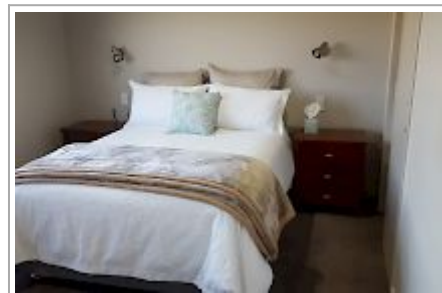

Rotorua Views Bed & Breakfast + Apartment

We offer stylishly-appointed accommodation and wide views, a short drive to the centre of Rotorua and all the major sights. Whether you want the B&B experience upstairs or to do your own thing downstairs in the self-catering 2-bedroom Apartment, we have quality accommodation for you.

Contact Information:

Phone: 07 350 1297
Mobile: 021 2122 108 or 027 448 1021
Address: 2 Linden Place, Matipo Heights, Rotorua.

Hosts: Annie Thode & Dale Quelch

Location: We are in south-west Rotorua, 5 km from the centre.

Directions: We are just off Pukehangi Road, a key arterial road in West Rotorua. It's a 5-minute walk to Rotorua International Stadium. Driving distances: Te Puia (3 minutes), Mountain Bike Park (5 minutes), city centre (8 minutes), Redwoods (10 minutes).

GPS: -38.1569827,
176.21940410000002