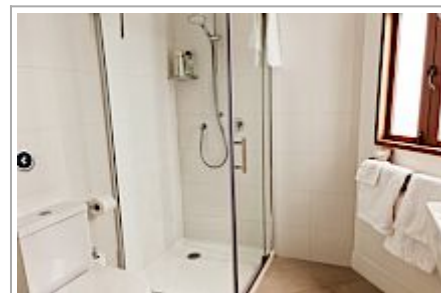

Parnell Garden Suite

Great location opposite Parnell Rose Gardens, Parnell, close to CBD, Spark Arena, Waterfront, Museum, ferry terminal ... bus stop two minutes away. Separate entrance, independent, keyless entry. Private and secure - walled garden and security gates. FREE Breakfast, FREE parking, FREE wi-fi

Contact Information:

Phone: 0274532177

Mobile: 0274532177

Address: 25 Cleveland Rd, Parnell, Auckland 1052, New Zealand

Hosts: Susan Axford

Location: Parnell is inner city suburb of Auckland, five minute uber to CBD

Directions: The property is on the corner of Cleveland and Gladstone Rds, Parnell, opposite the Parnell Rose Gardens, which is a good landmark. The property is about 5 minutes drive from all motorways exits and about half an hour drive from airport.

GPS: -36.8516913, 174.7858071