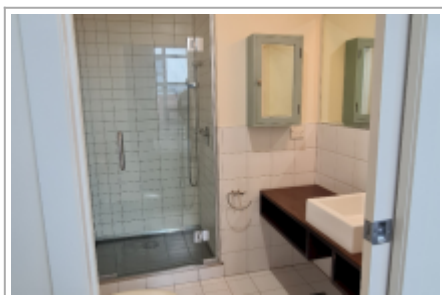

U Suites on Jessie

This lovely two-bedroom apartment is right in the heart of the city, an unbeatable location with access to shops, restaurants, and the waterfront all in a peaceful setting.

Contact Information:

Phone: 043912001

Mobile: 0225176021

Address: 35 Jessie Street, Te Aro, Wellington 6011

Hosts: Elena

Location: 35 Jessie Street, Te Aro, Wellington 6011

Directions: Brilliantly central with proximity to Wellington's vibrant centre, in the very heart of the Te Aro precinct, jam-packed with cafes and restaurant at door step

GPS: -41.2913806, 174.7805531