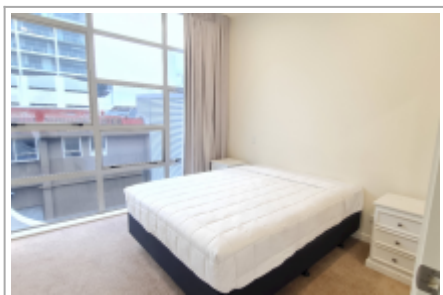

U Suites on Jessie

This lovely two-bedroom apartment is right in the heart of the city, an unbeatable location with access to shops, restaurants, and the waterfront all in a peaceful setting.

Contact Information:

Phone: 043912001

Mobile: 0225176021

Address: 35 Jessie Street, Te Aro, Wellington 6011

Hosts: Elena

Location: 35 Jessie Street, Te Aro, Wellington 6011

Directions: Brilliantly central with proximity to Wellington's vibrant centre, in the very heart of the Te Aro precinct, jam-packed with cafes and restaurant at door step

GPS: -41.2913806, 174.7805531