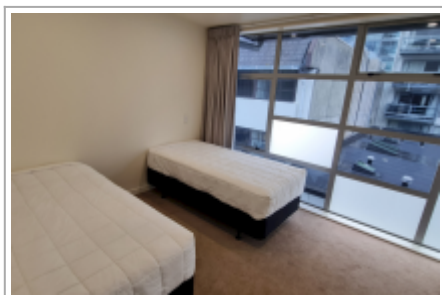

U Suites on Jessie

This lovely two-bedroom apartment is right in the heart of the city, an unbeatable location with access to shops, restaurants, and the waterfront all in a peaceful setting.

Contact Information:

Phone: 043912001

Mobile: 0225176021

Address: 35 Jessie Street, Te Aro, Wellington 6011

Hosts: Elena

Location: 35 Jessie Street, Te Aro, Wellington 6011

Directions: Brilliantly central with proximity to Wellington's vibrant centre, in the very heart of the Te Aro precinct, jam-packed with cafes and restaurant at door step

GPS: -41.2913806, 174.7805531