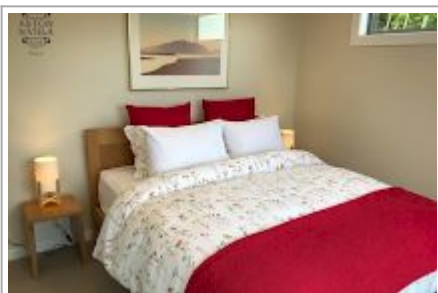

Aston Road Villa Bed and Breakfast

Aston Road Villa offers hosted bed and breakfast accommodation in a purpose built guest wing on Waikanae Downs, Kapiti Coast. We are ideally situated for activities on the Kapiti Coast. Travellers can relax, chill out and recharge and have a home away from home enjoying the quiet rural setting.

Contact Information:

Phone: 042937357

Mobile: 0272018904

Address: 38 Aston Road RD 1
Waikanae

Hosts: Louise and Dean Compton

Location: We are an hour from Wellington. Palmerston North is an hour and half away.

Directions: We are 4 minutes south of Waikanae village, follow the main road under the railway line and take left turn up Kebbell Drive and turn left at the t junction. We are down the road on the left. Well signposted and have a lavender garden out front

GPS: -40.8887768, 175.057488