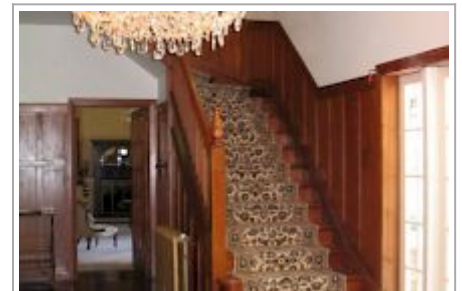

Llandaff Country Residence

Elegantly restored homestead boasts beautiful native timbers through out, with five bedrooms decorated and furnished in the style of the house. Explore the historic buildings inspect the vintage farm machinery and enjoy tea in the large glass house. Relax in the mature garden with 130 yr old trees

Contact Information:

Phone: 06 3786628

Mobile: 021359562

Address: 183 Upper Plain Rd
Masterton

Hosts: Robin and Elizabeth Dunlop

Location: Three kilometers from
Masterton on Upper Plain Rd

Directions: Turn off State Highway 2 at the sign labled "Heavy Traffic Bypass" and if travelling North take the left turn at the first roundabout into Upper Plain Rd If travelling south take right turn into Kibblewhite Rd and the right again into Upper Plain R

GPS: -40.9416894, 175.6145484