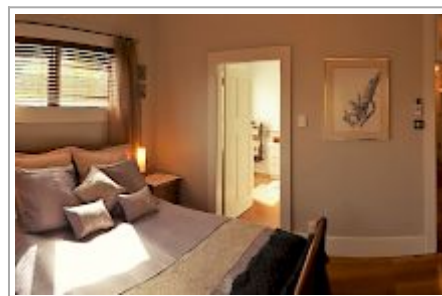

Oak Lane Lodge

Oak Lane Lodge is an expansive 105 year old home (Guest Rated 4 star plus) situated in rural Waikato, and is at the end of a spectacular 600m tree lined driveway. Set among 2.5 hectares of mature gardens and magnificent 105+ year old trees. Evening meal available on request.

Contact Information:

Phone: 021 2852477

Mobile: 021 2852477

Address: 78a Horrell Rd

Hosts: Maggie & Mark

Location: The Lodge is 5 mins from Morrinsville, 25 minutes east of Hamilton

Directions: From Hamilton, head towards Morrinsville on SH26 or come via Holland Road then turn into Waverley Road then Piako Road, (this is the quickest) proceed through Morrinsville to Horrell Road. Great rural roads to drive on.

GPS: -37.6302572, 175.5560111