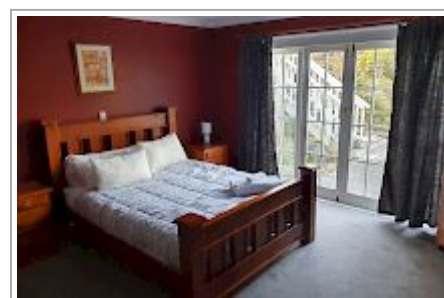

Koromatua Homestead

Large 1932 Villa relocated from North Auckland in 2009 and revamped to become a family home and self contained 4 bedroom guest accommodation.

A large barn was built to live in while house was being reconstructed which is converted to a fully self sufficient 3 bed room home for guest accommodation.

Contact Information:

Phone: 0272737452

Mobile: 0272737452

Address: 110 Willis Road

Hosts: steve morrow

Location: 14 km South west of Hamilton City Centre

Directions: We are located 14 mins south west of Hamilton city centre, 3 mins from the Southern Mormon Temple (Temple View) 12mins from Waikato Hospital

GPS: -37.8412779, 175.1963227