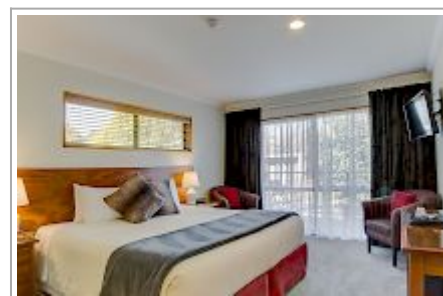

Wanaka Springs Lodge

A hidden gem in the heart of Wanaka. Wanaka Springs lodge has a unique location set in landscaped gardens, surrounded by natural springs, with awesome mountain views. You are ensured of a comfortable stay all within easy walking distance to town. Take advantage of our sunny decks

Contact Information:

Phone: 03 443 8421
Freephone: 080017 12 52
Address: 21 Warren Street,
Wanaka

Hosts: Fraser & Anne Symon

Location: Wanaka

Directions: From Queenstown via Crown Range Road (SH89): Travel up Helwick Street until you reach Warren Street - the fourth intersection - where you turn left and Wanaka Springs is 50 metres along on your left.

GPS: -44.6975894, 169.139395