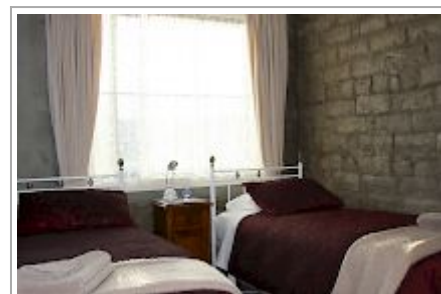

Lauder Store B & B Accommodation

Lauder Store B & B Accommodation welcomes you to our charming and luxurious self-contained two bedroom apartment. Our country retreat, situated in Lauder, Central Otago is located next to the Otago Central Rail Trail and very close to the magnificent Poolburn Gorge area. Bike hire available.

Contact Information:

Mobile: 0210672488

Address: Lauder Store, 3316
Lauder - Omakau Road

Hosts: Pam & Bruce Walker

Location: Lauder Store is: 10km from Omakau 37km from Alexandra /Clyde & 58km to Ranfurly

Directions: Lauder Store is 10km from Omakau on State Highway 85. Lauder Store is directly opposite the Lauder Hotel and 100m from the Rail Trail. Lauder Store is 37km from Alexandra and Clyde. Lauder Store flies a red B & B flag at the gate.

GPS: -45.0537894, 169.6736722