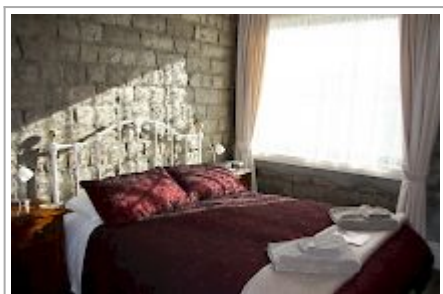

Lauder Store B & B Accommodation

Lauder Store B & B Accommodation welcomes you to our charming and luxurious self-contained two bedroom apartment. Our country retreat, situated in Lauder, Central Otago is located next to the Otago Central Rail Trail and very close to the magnificent Poolburn Gorge area. Bike hire available.

Contact Information:

Mobile: 0210672488

Address: Lauder Store, 3316
Lauder - Omakau Road

Hosts: Pam & Bruce Walker

Location: Lauder Store is: 10km from Omakau 37km from Alexandra /Clyde & 58km to Ranfurly

Directions: Lauder Store is 10km from Omakau on State Highway 85. Lauder Store is directly opposite the Lauder Hotel and 100m from the Rail Trail. Lauder Store is 37km from Alexandra and Clyde. Lauder Store flies a red B & B flag at the gate.

GPS: -45.0537894, 169.6736722