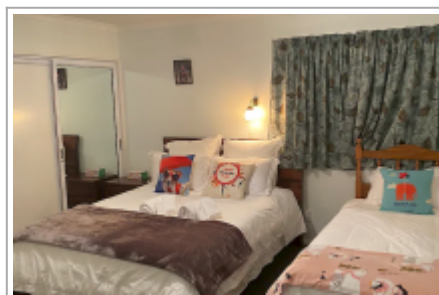

Mike's stunning landscape farm stay at Rangiora

This farm place with stunning views and tranquil environments is sitting on 5.5 hectares. It not only offers you a peaceful place to stay, but also to relax and be entertained

Contact Information:

Phone: 03 9749180

Mobile: 0273593015

Address: 22 Rangiora Leithfield Road

Hosts: Mike He

Location: 30 minutes to Airport, 10 minutes ro Rangiora

Directions: We are the first property when you turn your car from Mashman road to Rangiora Leithfield Road. please keep the gate at closed all the time.

GPS: -43.2508926, 172.6165713