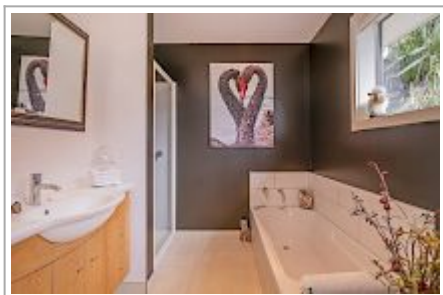

Bayview Valley Lodge

Bayview Valley Lodge guests enjoy Stunning Views of the Wharekaho Valley and the Pacific Ocean, the property sits on 3000 sq ft with beautiful gardens & orchards. Hot Spa Pool offers Valley and Pacific views by day and the Stars & Milky Way at night. We assist with what to see & do during your stay

Contact Information:

Phone: 078662066

Mobile: 0274532821

Address: 19a Tarapatiki Drive,
Whitianga

Hosts: David Hall and Dmitri Kotelevski

Location: 6.7km's from Whitianga
Apt, 193Km's from Auckland

Directions: Arrive Whitianga at T Junction with Ocean ahead, turn left onto Buffalo Beach Rd, over 2 Bridges, left into Centennial Drive, up at the top, go left into Rimu St, past houses, downhill & 2nd Driveway on right.

GPS: -36.79332180000001,
175.7004627