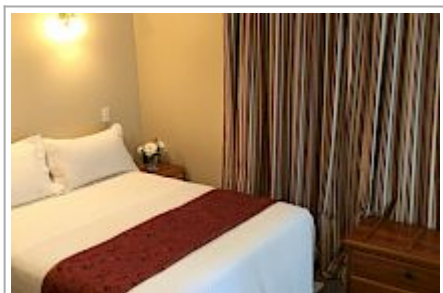

Homelea Bed & Breakfast

Just a short walk from Cathedral Square and the central city area, Homelea B&B retains all the charm and character of a large New Zealand home of the early twentieth century, with rich Rimu panelling, leadlight windows and for the winter months, the cosy warmth of a fire in the guest lounge.

Contact Information:

Phone: +6433799977

Mobile: 0272021912

Address: 195 Bealey Avenue,
Christchurch Central City,
Christchurch 8

Hosts: Pauline

Location: Christchurch CBD

Directions: Bealey Avenue is one of Christchurch's famous "Four Avenues" which surround the CBD. From Airport or train station Homelea BnB is easily assessable. Walking distance to Christchurch Central City. Bus service nearby or hop on a scooter or bike.

GPS: -43.5204974, 172.6392060