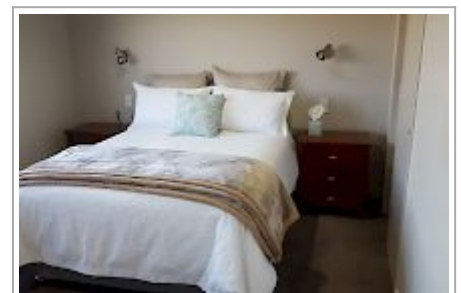

Rotorua Views Bed & Breakfast + Apartment

We offer stylishly-appointed accommodation and wide views, a short drive to the centre of Rotorua and all the major sights. Whether you want the B&B experience upstairs or to do your own thing downstairs in the self-catering 2-bedroom Apartment, we have quality accommodation for you.

Contact Information:

Phone: 07 350 1297

Mobile: 021 2122 108 or 027 448 1021

Address: 2 Linden Place, Matipo Heights, Rotorua.

Hosts: Annie Thode & Dale Quelch

Location: We are in south-west Rotorua, 5 km from the centre.

Directions: We are just off Pukehangi Road, a key arterial road in West Rotorua. It's a 5-minute walk to Rotorua International Stadium. Driving distances: Te Puia (3 minutes), Mountain Bike Park (5 minutes), city centre (8 minutes), Redwoods (10 minutes).

GPS: -38.1569827,
176.21940410000002