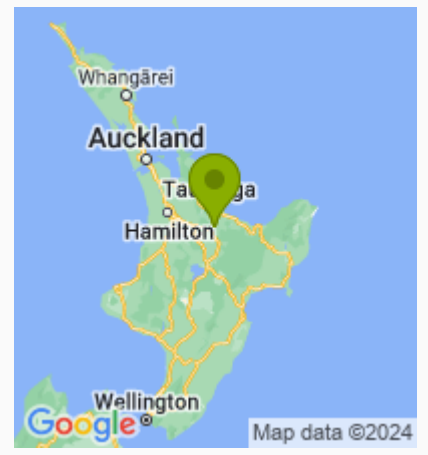

Contact Information:

Phone: 073322565

Mobile: 021752227

Address: 9 Te Waerenga Road
Hamurana Rotorua

Hosts: Janice & Jeff

Location: 18 Km from Rotorua city,
15 KM from Rotorua airport,

Directions: 500 m past Hamurana Springs and golf Course 10km from Ngongotaha 12 km from Agrodome 6 km from Mourea (Okere Falls turn off) onto Hamurana Road

GPS: -38.0321673,
176.26272789999996

At Springwaters Lodge Map