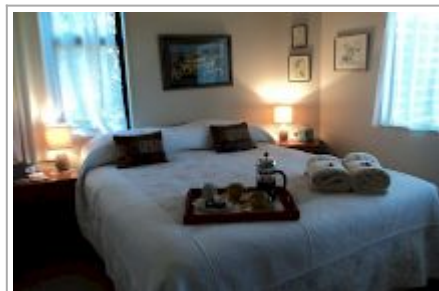

Oceanspray Homestay

A warm welcome to our slice of paradise at our Beachside Homestay. Wonderful sea views from our upstairs decks - wine/home baking and warm hospitality. Downstairs, a fully self contained private apartment has three bedrooms, two bathrooms(one an ensuite). Families welcomed.

Contact Information:

Phone: 07 312 4112

Mobile: 0272866824

Address: 283A Pohutukawa Avenue, Ohope

Hosts: Frances & John Galbraith

Location: 7 Minutes from Whakatane, 1.30 hrs from Rotorua

Directions: A 7 minute drive from Whakatane, the nearest town. Follow the signs through Whakatane to Ohope. In Ohope, turn right into Pohutukawa Avenue, for approx 3 km and our Homestay is signposted on the street at 283A

GPS: -37.9723766, 177.0630036