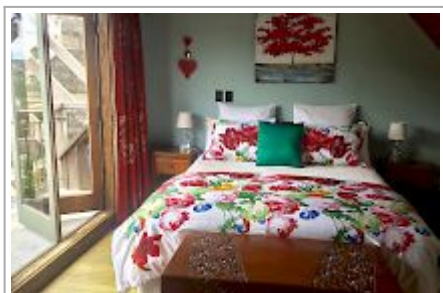

Matua lodge

Matua lodge incorporates every contemporary comfort with modern technology. Peaceful surroundings with excellent flow to outdoor entertainment areas. Guests enjoy spectacular views of the harbour and Mount Maunganui. The guest rooms are spacious and luxurious each with their own private bathroom.

Contact Information:

Phone: 075760532

Mobile: 0211122223

Address: 9 Levers Road, Matua

Hosts: Julia & Graham

Location: 2 1/2 hrs form Auckland, 10 mins from Tauranga Airport & 1 hr from Rotorua

Directions: We are in the suburb of Matua which is three kilometers from Tauranga CBD and twelve kilometers from Mount Maunganui

GPS: -37.663167924319566, 176.1386509868164