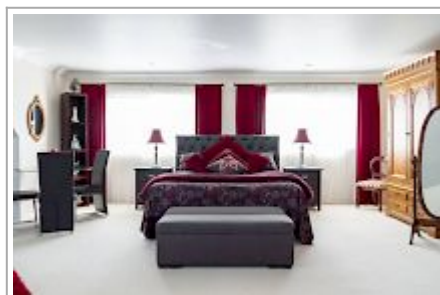

Regis Park Bed and Breakfast

Set in a delightful setting in Pukekohe, we offer the convenience of being less than 30 minutes from Auckland International Airport. We pride ourselves on our true NZ hospitality; a warm, friendly and relaxing environment with more than enough space for everyone.

Contact Information:

Phone: +649 238 7193

Mobile: (+64) 21 936 017

Address: 91 Beatty Road,
Pukekohe, Auckland. New Zealand

Hosts: Evie & Warren Wordsworth

Location: 91 Beatty Rd, Pukekohe,
Auckland, New Zealand

Directions: Take southern motor way, Exit at Drury turn right and travel towards Pukekohe. (Aprox 12km) Turn right Into Heights Rd, Then first left into Beatty Rd

GPS: -37.1899856, 174.8923959