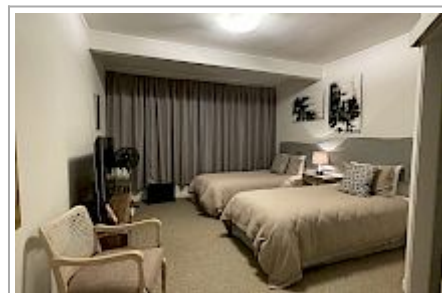

Bavaria Boutique Hotel

Bavaria Boutique Hotel is a small, charming Kauri villa with 11 guest suites that have been tastefully decorated to make your experience as memorable as possible. Just minutes to walk to the popular Eden Park and a short drive to the CBD. Your hosts Lynn , Erica & Kerri will make your stay at Bava

Contact Information:

Phone: 096389641
Mobile: 02040859889
Address: 83 Valley Road, Mt Eden

Hosts: Lynn & Erica

Location: 20 minutes drive from the airport and 7 minutes from the Auckland City Centre

Directions: * 20 minutes drive from Auckland International Airport
* A few minutes walk to Eden Park *
A walk to Countdown supermarket, many restaurants and Dominion Road. * 10 minutes drive to Westfield Mall Newmarket. *
Centrally located to all touri

GPS: -36.8763275, 174.7545492