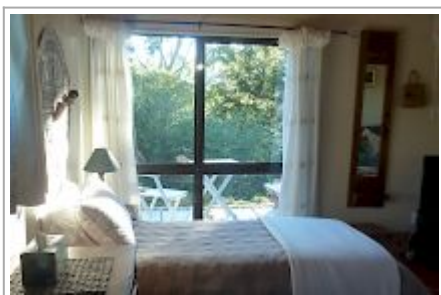

Rangihau Ranch

We have a kiwi style bach to rent on our property at Rangihau Ranch. The cottage is situated in a private and quiet setting amongst our garden with rural surroundings. It is fully self-sufficient with a kitchen stocked with basic supplies, a bathroom

Contact Information:

Phone: 07 8663875

Mobile: 0273570281

Address: 111 Rangihau Rd,
Coroglen

Contact: Tessa Gregory and Nick Lockhart

Location: 20 mins north of Tairua and 20 mins south of Whitianga

Directions: Coroglen is on state highway 25 on the Coromandel Peninsula, 2 1/2 hours from Auckland, and Hamilton, 1 hour from Thames

GPS: -36.9319288, 175.6953740