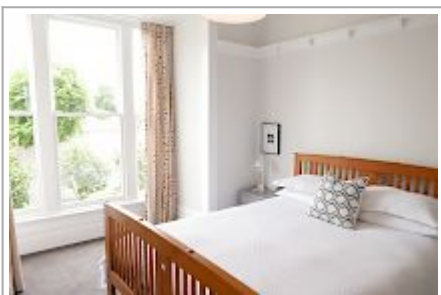

Warwick Villas

Historic central city Villa, lovingly restored with contemporary amenities. New kitchen and bathroom, heat pumps. Can also combine the two Villa listings for larger Families/Groups to stay
Max 9 People
Private sunny garden and courtyard
Quiet street
Short stroll to a great supermarket & restaurants

Contact Information:

Phone: +64226078072

Mobile: 0226078072

Address: 20 & 22 Warwick St,
Christchurch

Contact: Tanya

Location: 20 & 22 Warwick St
Christchurch Central

GPS: -43.5210082,
172.65770670000006