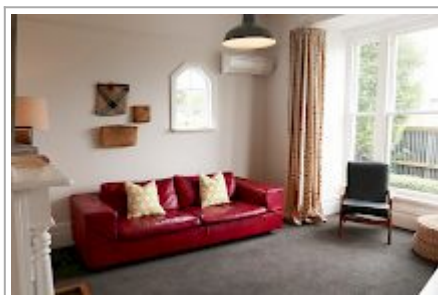

Warwick Villas

Historic central city Villa, lovingly restored with contemporary amenities. New kitchen and bathroom, heat pumps. Can also combine the two Villa listings for larger Families/Groups to stay
Max 9 People
Private sunny garden and courtyard
Quiet street
Short stroll to a great supermarket & restaurants

Contact Information:

Phone: +64226078072

Mobile: 0226078072

Address: 20 & 22 Warwick St,
Christchurch

Contact: Tanya

Location: 20 & 22 Warwick St
Christchurch Central

GPS: -43.5210082,
172.65770670000006