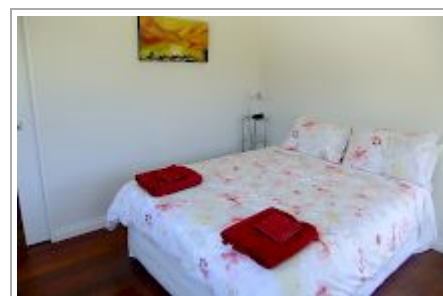

Kameni Cottage

Kameni Cottage is a self contained cottage on a 4 hectare organic property - 50 minutes drive to/from Wellington - 5 mins drive to beach, shopping, golf, tramping and cafes. Use the spa pool and pool. Enjoy home grown fruit and the delicious breakfast provided, including our eggs, jams and honey.

Contact Information:

Phone: +6421577091

Address: 11 Te Waka Road RD1, Te Horo, Kapiti Coast

Hosts: Jane Bura

Location: Just off SH1 - 5 minutes to Otaki/ 50 minutes to Wellington

Directions: Coming from Wellington - we are just off State Highway 1 -1st driveway on left - coming from the North - drive over the Otaki Bridge we are the 2nd road on right - first driveway on left - easy! But please pull over when turning across the Highway!

GPS: -40.7954447, 175.1251267