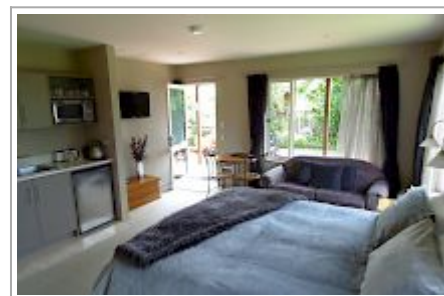

Blue Ridge B&B

Luxury studio accommodation in secluded garden setting in the heart of Te Anau, just 5 minutes stroll to restaurants and shops. Join us for a delicious home made continental plus cooked breakfast or, if you prefer, take the self contained & Serviced option.

Contact Information:

Phone: 03 2497740

Mobile: 0211187849

Address: 15 Melland Place, Te Anau

Hosts: Rebecca & Mike Johnston

Location: Te Anau, Fiordland

Directions: On entering the 50 km/hr area coming into Te Anau from SH94, turn R at the Caltex Service Station into Bowen St. Turn L into Pop Andrew Dr and R into Jackson St, then R into Melland Place. Look for our sign.

GPS: -45.414721016642126,
167.7230162637543