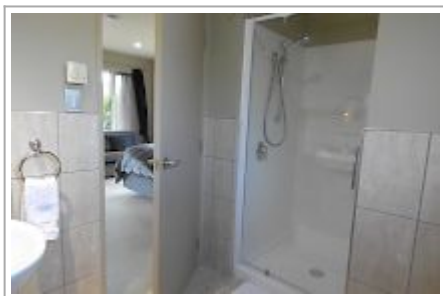

Blue Ridge B&B

Luxury studio accommodation in secluded garden setting in the heart of Te Anau, just 5 minutes stroll to restaurants and shops. Join us for a delicious home made continental plus cooked breakfast or, if you prefer, take the self contained & Serviced option.

Contact Information:

Phone: 03 2497740

Mobile: 0211187849

Address: 15 Melland Place, Te Anau

Hosts: Rebecca & Mike Johnston

Location: Te Anau, Fiordland

Directions: On entering the 50 km/hr area coming into Te Anau from SH94, turn R at the Caltex Service Station into Bowen St. Turn L into Pop Andrew Dr and R into Jackson St, then R into Melland Place. Look for our sign.

GPS: -45.414721016642126,
167.7230162637543