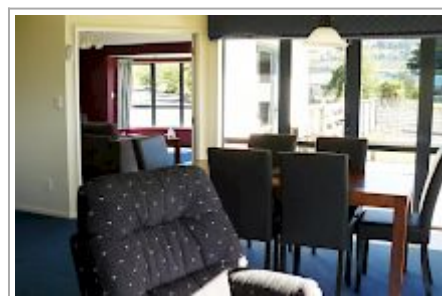

Establo Alpacas and Farm Stay

We offer a modern 4-bedroom home on a 5-acre lifestyle block that has stunning views over Dunedin. Our farmstay offers a "home away from home" in a unique setting, with alpacas grazing in the paddocks, yet we are only a few minutes from town.

Contact Information:

Phone: 03 476 7118

Mobile: 021 452 111

Address: 42 Dalziel Road, Penno Block, Dunedin

Contact: Angela and Dean Ruske

Location: 6km From Dunedin`s City Centre (Octagon)

Directions: The most direct route is up Stuart St/Taieri Rd/3 Mile Hill Rd. Turn into Dalziel Rd from 3 Mile Hill and look for the Penno Block subdivision.

GPS: -45.8571432, 170.4536915