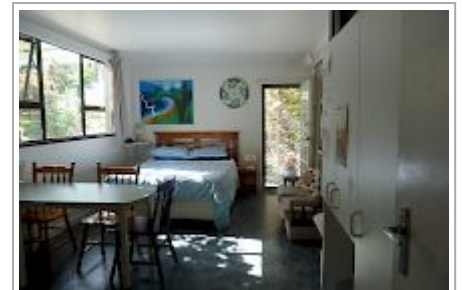

Top Storey Bed & Breakfast

Start your Northland adventure with us as base. Quiet peaceful family friendly accommodation in Whangarei Heads Area. Spacious Top Storey 2 bedroom flat sleeps 4/6 open plan Garden Unit sleeps 4. Both self contained with own access, breakfast inc. Restaurants close by. 10% discount 3 days or over

Contact Information:

Phone: 09 436 2220

Mobile: 021 463330

Address: 73 Scott Road,
Tamaterau, Parua Bay, Whangarei

Hosts: Jane and Ian Kippenberger

Location: 2.5hrs from Auckland
Airport 15mins east of Whangarei
on harbourside

Directions: From Whangarei follow
signs to Whangarei Heads/Airport
at Onerahi pass Supermarket turn
left into Whangarei Heads Rd.Go
9ks Turn right at top of first hill into
Scott Rd.Top Storey down hill No
73

GPS: -35.7827048,
174.41926349999994